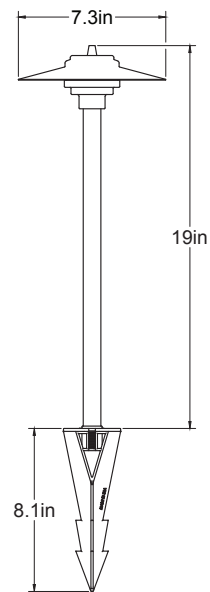

APPLICATIONS

- Illuminating Walkways & Flower Beds
- Patios, Driveways, Other Paved Areas
- Uniform light output without glare

QUICK SPECS

- Bi-Pin
- Max Wattage: 20W
- Wire AWG: 18-2
- Wire Lead: 10ft
- UL Listed: USA & Canada
- Warranty: Lifetime