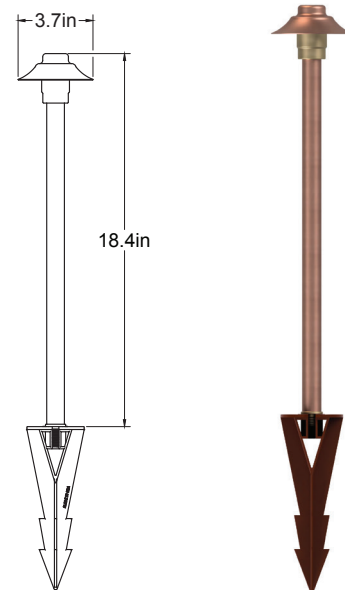

ClaroLux®

LANDSCAPE LIGHTING

AL11 Specification Sheet

AL11 Verona

Patent: D698,964

FEATURES

- Lifetime Warranty
- UL Listed
- Constructed For Extreme Conditions
- Eco-Efficient LED Technology
- Available in Custom Colors & Finishes
- Available Only Through ClaroLux Installation Professionals

APPLICATIONS

- Illuminating Walkways & Flower Beds
- Smaller Garden Areas
- Uniform light output without glare

QUICK SPECS

- Bi-Pin
- Max Wattage: 20W
- Wire AWG: 18-2
- Wire Lead: 10ft
- UL Listed: USA & Canada
- Warranty: Lifetime