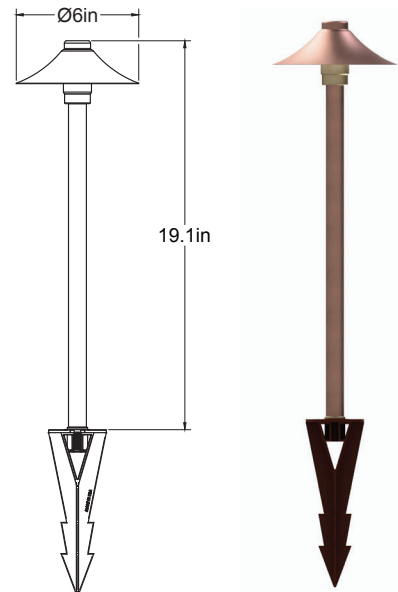

ClaroLux®

LANDSCAPE LIGHTING

AL1 Specification Sheet

AL1 Barletta

Patent: D698,965

FEATURES

- Lifetime Warranty
- Constructed For Extreme Conditions
- Eco-Efficient LED Technology
- Available in Custom Colors & Finishes
- Available Only Through ClaroLux Installation Professionals

APPLICATIONS

- Illuminating Walkways & Flower Beds
- Patios, Driveways, Other Paved Areas
- Uniform light output without glare

QUICK SPECS

- Bi-Pin
- Max Wattage: 20W
- Wire AWG: 18-2
- Wire Lead: 10ft
- UL Listed: USA & Canada
- Warranty: Lifetime