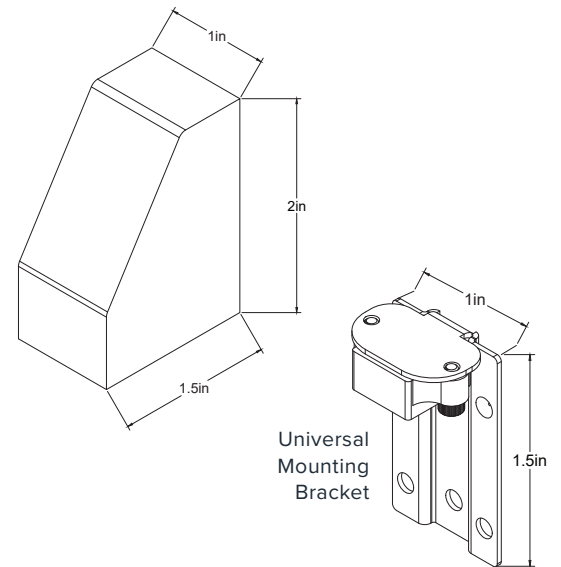

APPLICATIONS

- Illuminating Decks, Steps, Patio Areas, & Docks
- Post, Wall, Solid Surface Mounting
- Designed For Narrow Fence Posts & Lanai Railings

QUICK SPECS

- Bi-Pin
- Max Wattage: 10W
- Wire AWG: 18-2
- Wire Lead: 8ft
- UL Listed: USA & Canada
- Warranty: Lifetime