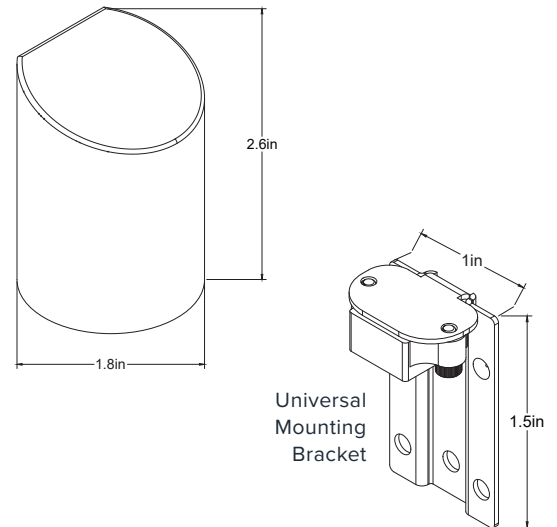

APPLICATIONS

- Illuminating Decks, Steps, Patio Areas, & Docks
- Post, Wall, Solid Surface Mounting
- Designed For Narrow Fence Posts & Lanai Railings

QUICK SPECS

- Bi-Pin
- Max Wattage: 10W
- Wire AWG: 18-2
- Wire Lead: 8ft
- UL Listed: USA & Canada
- Warranty: Lifetime

INCLUDED ACCESSORY

Our DL6, DL7, DL8, DL9, and DL10 fixtures come with our Universal Mounting Bracket, which allows for simple installation, easy bulb changes, and the flexibility to switch fixture styles.