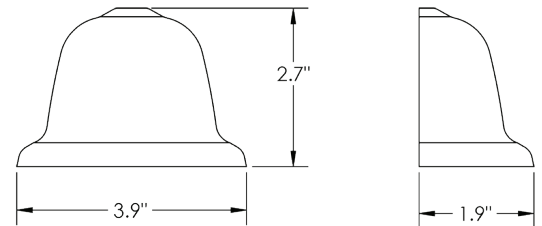

### QUICK SPECS

- Bi-Pin
- Max Wattage: 10W
- Wire AWG: 18-2
- Wire Lead: 8ft
- UL Listed: USA & Canada
- Warranty: Lifetime