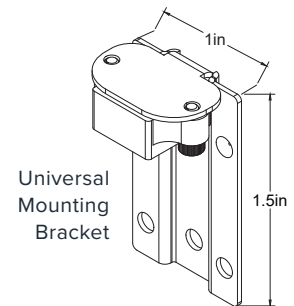

### QUICK SPECS

- Bi-Pin
- Max Wattage: 10W
- Wire AWG: 18-2
- Wire Lead: 8ft
- UL Listed: USA & Canada
- Warranty: Lifetime