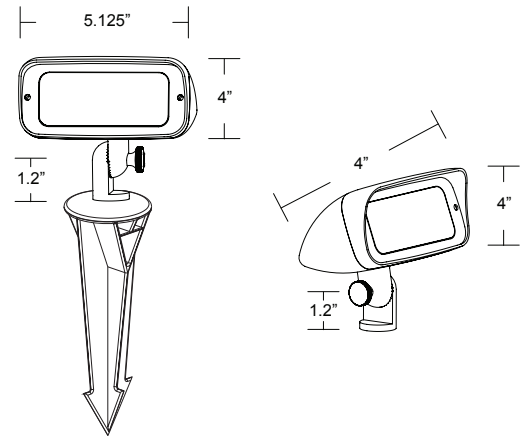

### QUICK SPECS

- Bi-Pin x3
- Max Wattage: 10W x 3
- Wire AWG: 18-2
- Wire Lead: 10ft
- UL Listed: USA & Canada
- Warranty: Lifetime