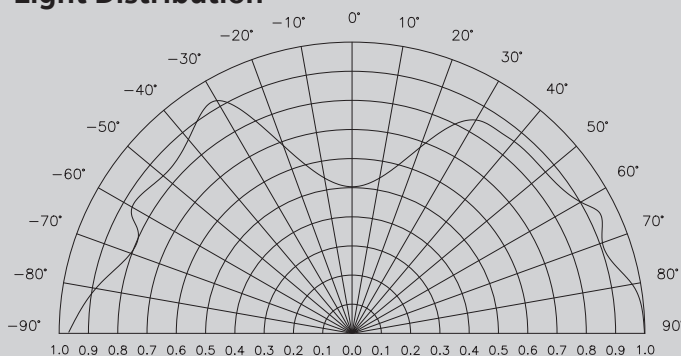

The 12V EmeryAllen BA15s retrofit lamp is an energy efficient alternative to 12V incandescent BA15s base lamps. It offers similar light output to a 12V, 40W incandescent (400lm) and is suitable for use in most 12V BA15s fixtures.

Base Type	BA15s
Material	Ceramic + PC
Input Voltage	12V AC/DC
Wattage	4.0
CRI	90+
Brightness	400 lumens
Lumens/Watt	100
Color Temperature	2700K, 3000K, +
Halogen Equivalent	40W
Beam Angle	360 degrees
Life	25,000 hours
Warranty	5 years / 2 years*

Available Models:

- EA-BA15s-4.0W-001-279F (2700K)
- EA-BA15s-4.0W-001-309F (3000K)

Dimming:

- Dimmable with most magnetic and electronic LED compatible transformers.
- Dimmable with most MLV and ELV dimmers.

Light Distribution

DAMP LOCATION & ENCLOSED FIXTURE

© 2017 EmeryAllen, LLC. All Rights Reserved, PATENT PENDING
*Please review complete warranty information at www.EmeryAllen.com