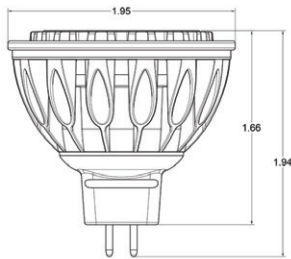

QUICK SPECS

- CRI: 85+
- IP RATING: 60
- CHIPSET: Samsung
- LAMP LIFE: 50,000
- WARRANTY: 5 years

LUMEN OUTPUT

	2700K	3000K	4000K	5000K
2.5W	250	260	270	280
3.5W	350	360	380	390
5W	470	480	500	530
6W	620	650	670	690