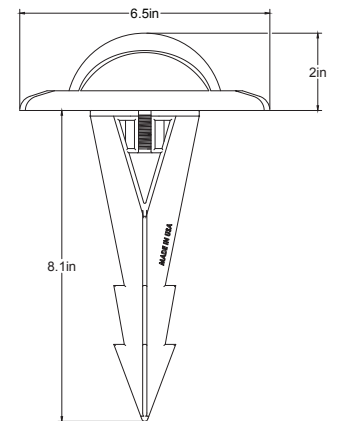

### QUICK SPECS

- Bi-Pin
- Max Wattage: 20W
- Wire AWG: 18-2
- Wire Lead: 10ft
- UL Listed: USA & Canada
- Warranty: Lifetime