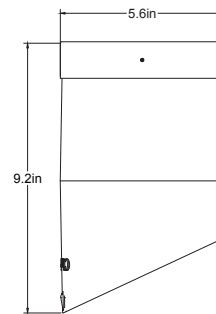

APPLICATIONS

- Uplighting Large Trees & Architectural Features
- Ideal For Low Profile Locations

QUICK SPECS

- PAR36
- Max Wattage: 35W
- Wire AWG: 18-2
- Wire Lead: 10ft
- UL Listed: USA & Canada
- Warranty: Lifetime