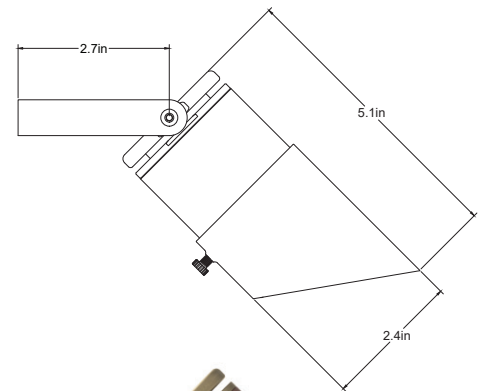

APPLICATIONS

- Ideal For Downlighting & Moonlighting
- Moonlighting Walkways, Driveways, Flowerbeds, & Lawns
- Under Eave Downlighting

QUICK SPECS

- MR16
- Max Wattage: 20W
- Wire AWG: 18-2
- Wire Lead: 25ft
- UL Listed: USA & Canada
- Warranty: Lifetime