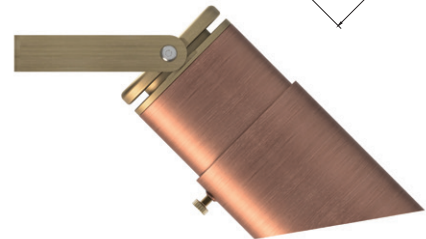

ClaroLux®

LANDSCAPE LIGHTING

TL16 Specification Sheet

TL16 Lattimore

Patent Pending

FEATURES

- Lifetime Warranty
- UL Listed
- Constructed For Extreme Conditions
- Eco-Efficient LED Technology
- Available in Custom Colors & Finishes
- Available Only Through ClaroLux Installation Professionals

APPLICATIONS

- Ideal For Downlighting & Moonlighting
- Moonlighting Walkways, Driveways, Flowerbeds, & Lawns
- Under Eave Downlighting

QUICK SPECS

- MR16
- Max Wattage: 20W
- Wire AWG: 18-2
- Wire Lead: 25ft
- UL Listed: USA & Canada
- Warranty: Lifetime