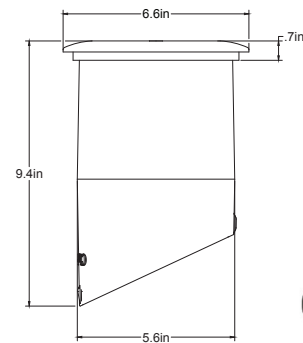

APPLICATIONS

- Uplighting Large Trees & Architectural Features
- Designed For Concrete & Level Landscape Surfaces
- Ideal For High Traffic & Commercial Locations

QUICK SPECS

- PAR36
- Max Wattage: 35W
- Wire AWG: 18-2
- Wire Lead: 10ft
- UL Listed: USA & Canada
- Warranty: Lifetime