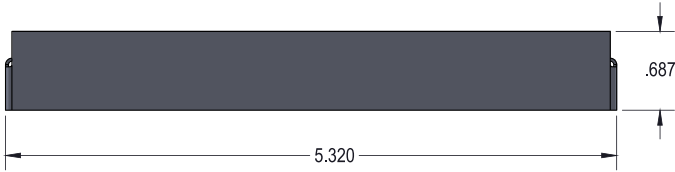

LIGHT BAR SHIELD SMALL LED

LIGHT BAR SHIELD MEDIUM LED