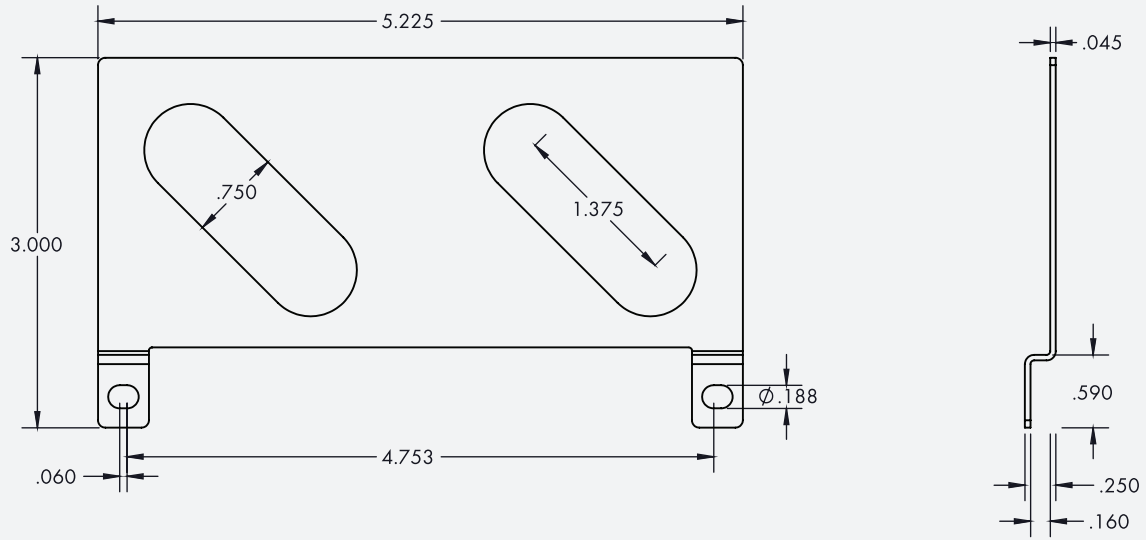

## SMALL LED LIGHT BAR MOUNTING BRACKET

## MEDIUM LED LIGHT BAR MOUNTING BRACKET

## LARGE LED LIGHT BAR MOUNTING BRACKET