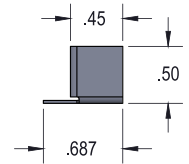

LIGHT BAR SHIELD SMALL LED

LIGHT BAR SHIELD MEDIUM LED