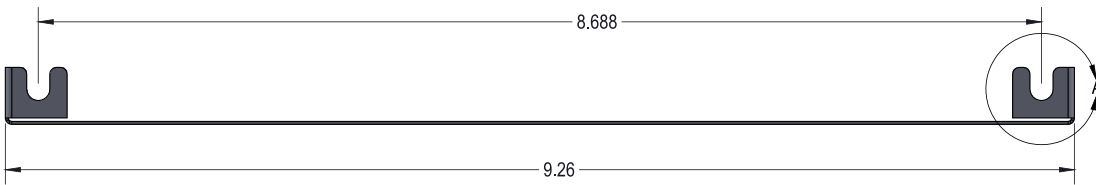

LIGHT BAR SHIELD SMALL LED

LIGHT BAR SHIELD MEDIUM LED