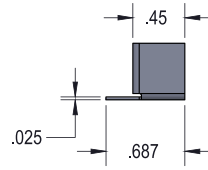

LIGHT BAR SHIELD SMALL LED

LIGHT BAR SHIELD MEDIUM LED