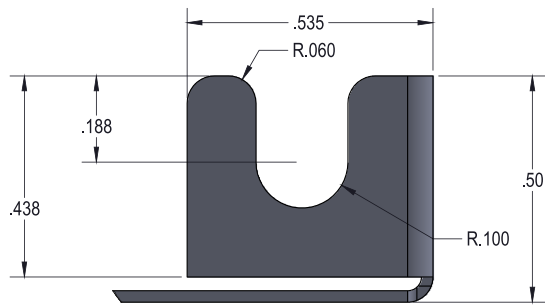

LIGHT BAR SHIELD SMALL LED

LIGHT BAR SHIELD MEDIUM LED