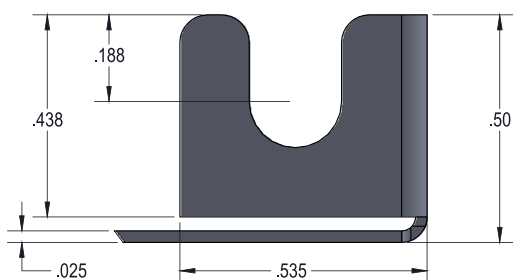

LIGHT BAR SHIELD SMALL LED

LIGHT BAR SHIELD MEDIUM LED