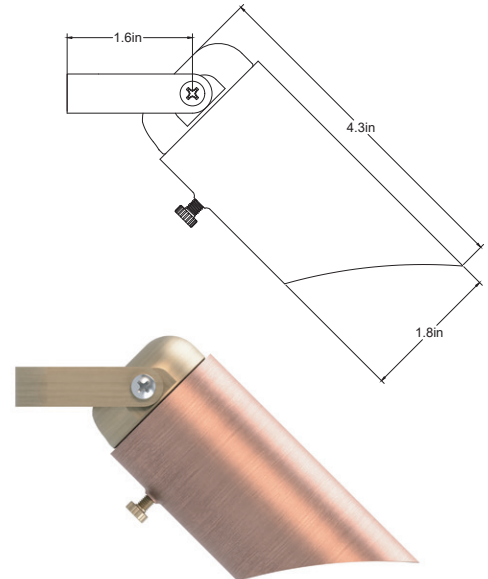

APPLICATIONS

- Ideal For Downlighting & Moonlighting
- Moonlighting Walkways, Flowerbeds, & Lawns
- Under Eave Downlighting

QUICK SPECS

- MR11
- Max Wattage: 10W
- Wire AWG: 18-2
- Wire Lead: 25ft
- UL Listed: USA & Canada
- Warranty: Lifetime