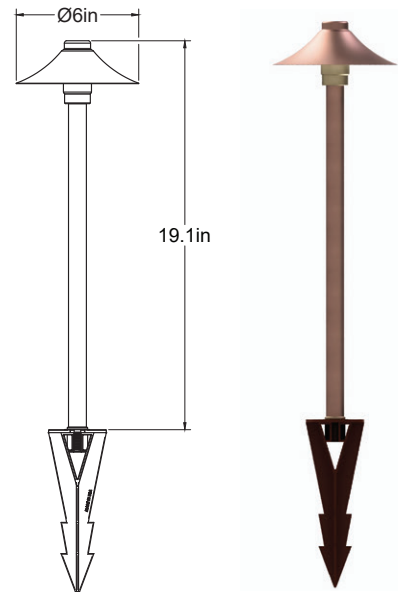

ClaroLux®

LANDSCAPE LIGHTING

AL1 Specification Sheet

AL1 Barletta

Patent: D698,965

FEATURES

- Lifetime Warranty
- Constructed For Extreme Conditions
- Eco-Efficient LED Technology
- Available in Custom Colors & Finishes
- Available Only Through ClaroLux Installation Professionals

APPLICATIONS

- Illuminating Walkways & Flower Beds
- Patios, Driveways, Other Paved Areas
- Uniform light output without glare

QUICK SPECS

- Bi-Pin
- Max Wattage: 20W
- Wire AWG: 18-2
- Wire Lead: 25ft
- UL Listed: USA & Canada
- Warranty: Lifetime