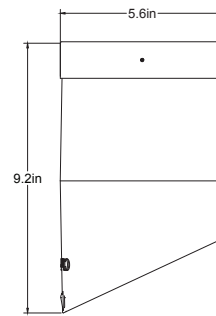

APPLICATIONS

- Uplighting Large Trees & Architectural Features
- Ideal For Low Profile Locations

QUICK SPECS

- PAR36
- Max Wattage: 35W
- Wire AWG: 18-2
- Wire Lead: 10ft
- UL Listed: USA & Canada
- Warranty: Lifetime