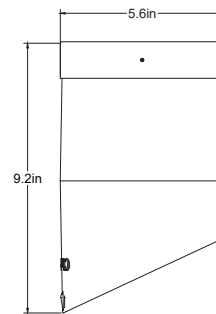

### QUICK SPECS

- PAR36
- Max Wattage: 35W
- Wire AWG: 18-2
- Wire Lead: 25ft
- UL Listed: USA & Canada
- Warranty: Lifetime