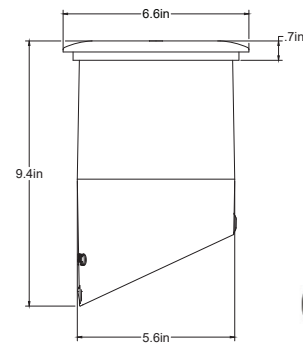

APPLICATIONS

- Uplighting Large Trees & Architectural Features
- Designed For Concrete & Level Landscape Surfaces
- Ideal For High Traffic & Commercial Locations

QUICK SPECS

- PAR36
- Max Wattage: 35W
- Wire AWG: 18-2
- Wire Lead: 25ft
- UL Listed: USA & Canada
- Warranty: Lifetime